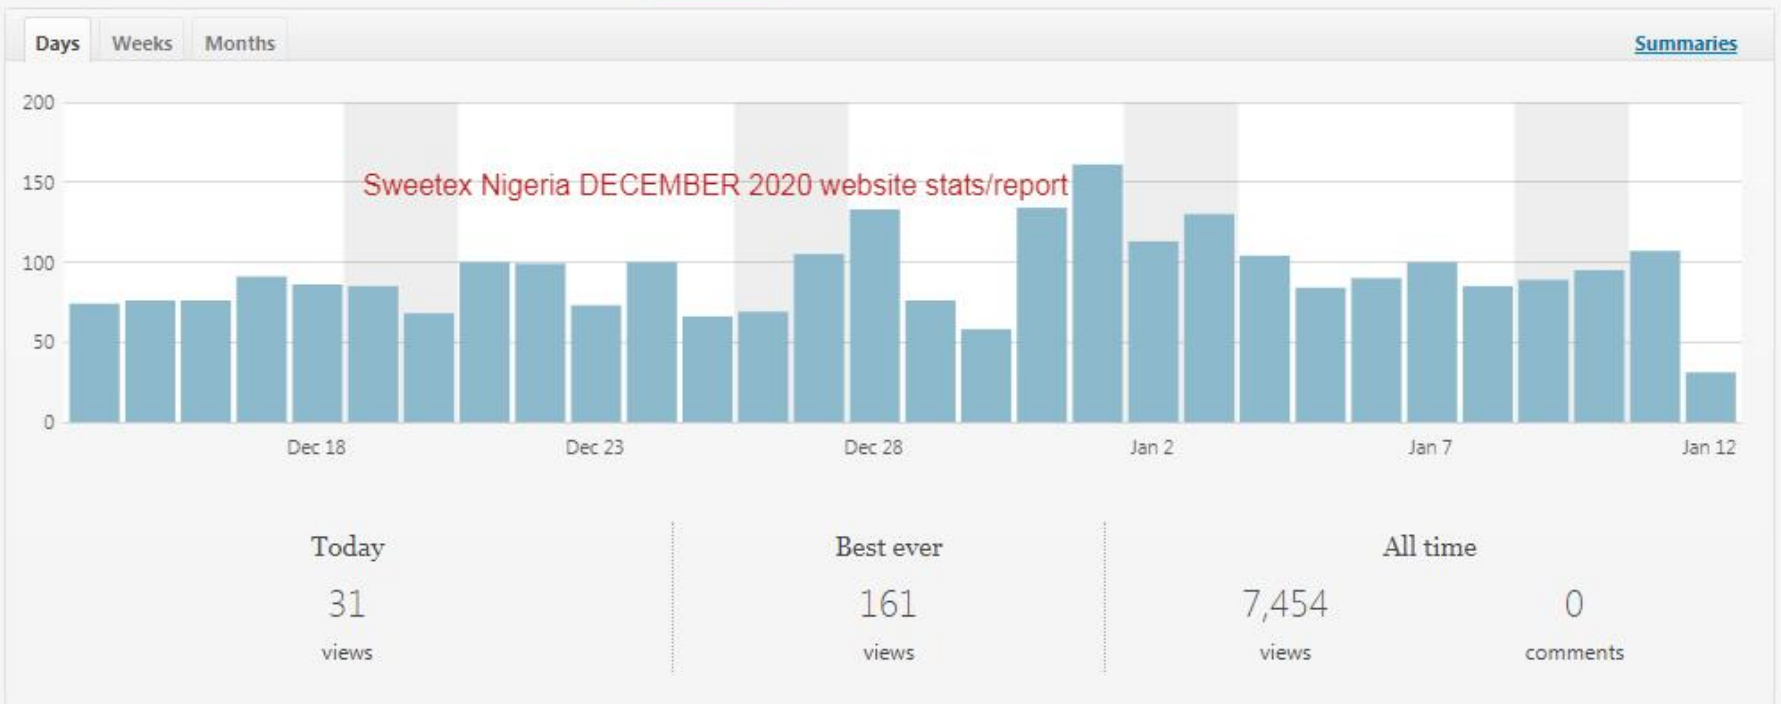

January 12, 2021, 1:03 pm

Did you know you can view enhanced stats on WordPress.com?

Show Me

- mentor
- plates
- earance
- ins
- s
- s
- ngs
- omer Chat
- tickymenu
- ne Editor
- Signal Push
- pse menu