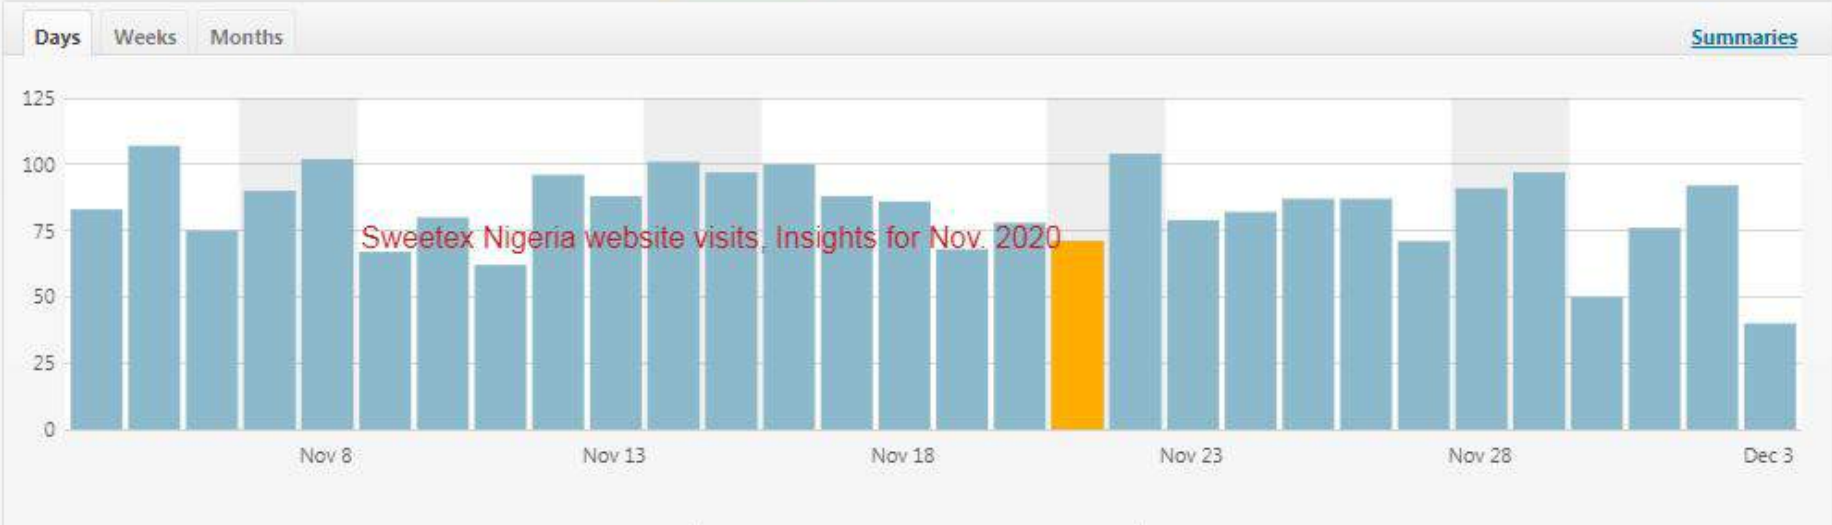

### Site Stats [Configure](#)

December 3, 2020, 1:19 pm

Did you know you can view enhanced stats on WordPress.com? [Show Me](#)

Today	Best ever	All time
40	193	5,712
views	views	views
		0
		comments

Search Facebook